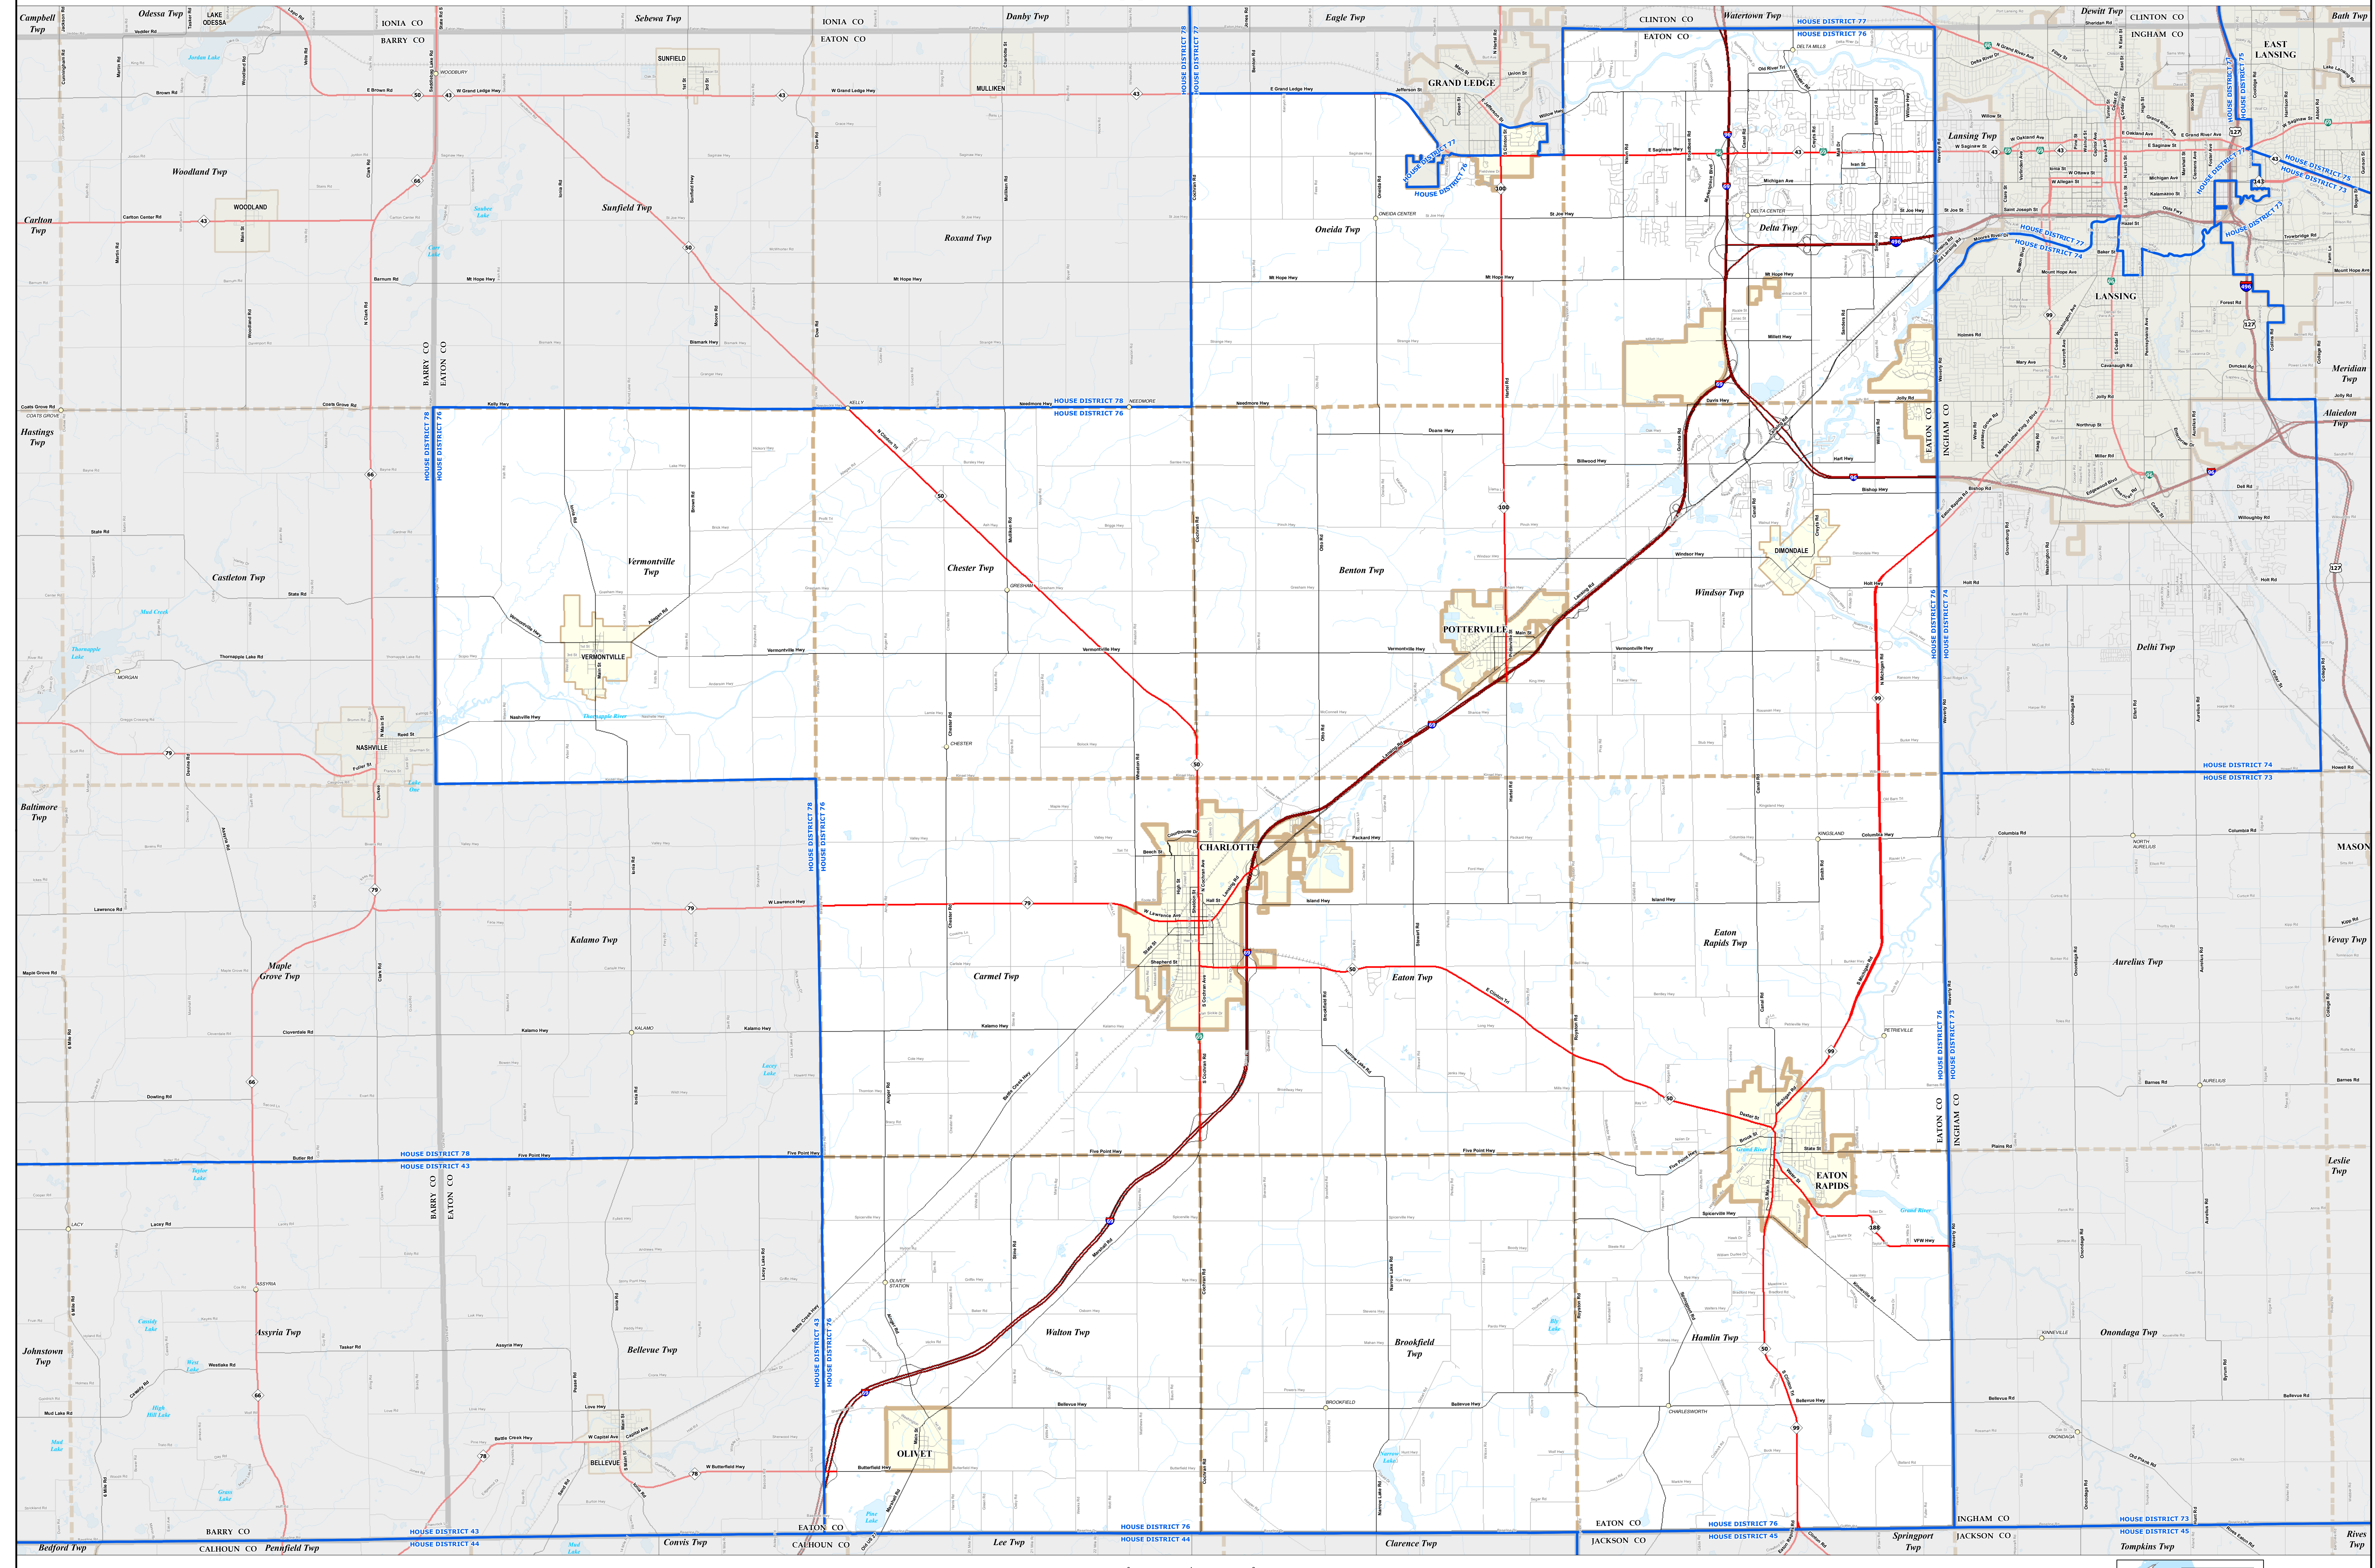

MICHIGAN STATE HOUSE DISTRICT 76

2021 Apportionment Plan

0 1 2 Miles

Legend

House District	Township	Freeway	Railroad
City	County	Highway	Water Feature
Village	State	Primary Road	River, Stream, or Drain
Unincorporated Place	Local Road